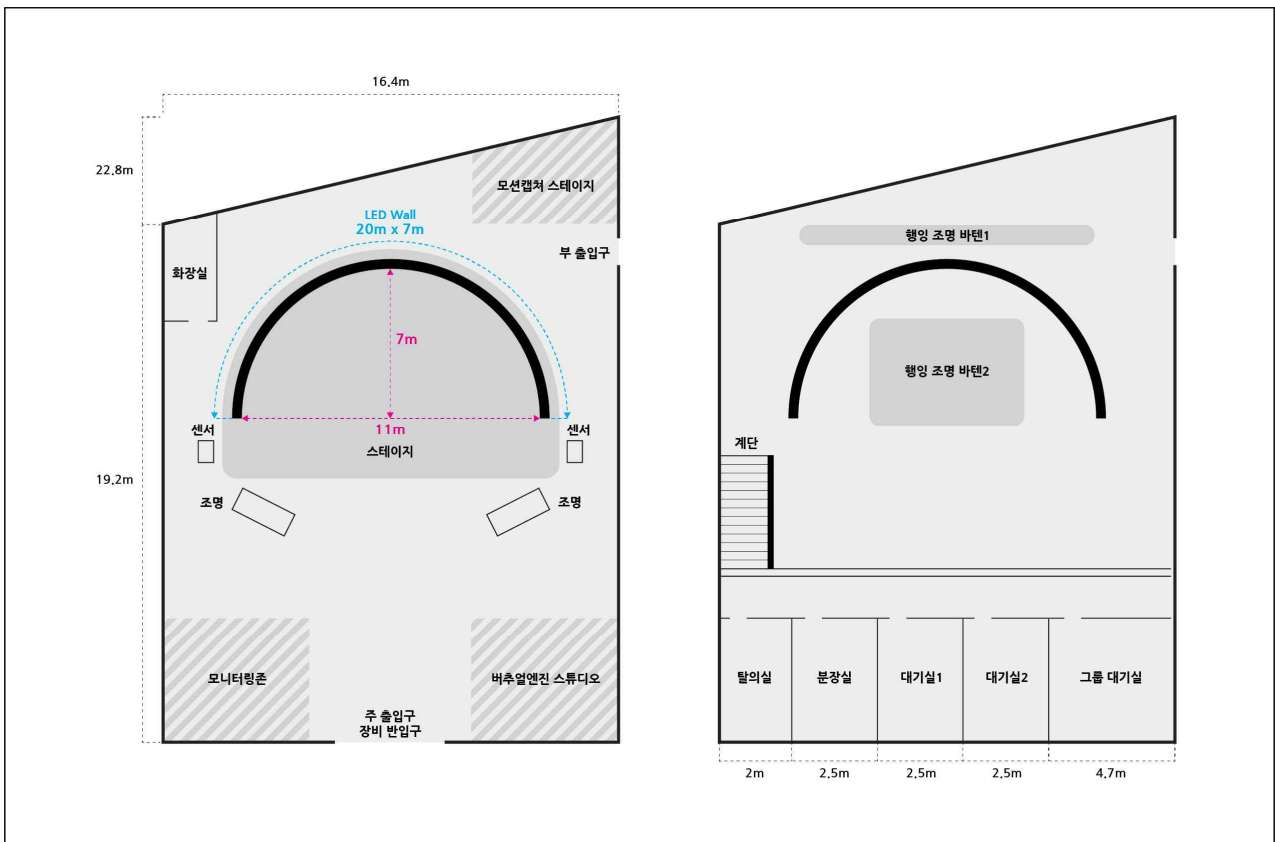

□ 플로어플랜

①엑스온스튜디오

Area and Size
Stage Length = 19.9M
Stage Width = 11.0M
Stage Height = 9.9M
Ground Floor Area = 8,934R2 (8530㎡)

Key Equipments(LED Wall)
2.5 Pitch F (W) 20M x 9.95M
2.5 Pitch E (W) 5M x 9.95M
C (W) 7.5M x 4.95M

Soundproof
Outside 53dB

Electric Power
POWER : Max 120kw

Ceiling 3840*2160
LED Wall 8640*2160
SIDE A 2000*2000
SIDE B 2000*2000
All LED Panel 12640*2160

②팀스튜디오

Area and Size
Stage Length = 21.2M
Stage Width = 14.2M
Stage Height = 12.2M
Ground Floor Area = 4,000R2 (3170㎡)

Key Equipments(LED Wall)
2.5 Pitch F (W) 20M x 9.95M
2.5 Pitch E (W) 5M x 9.95M

Key Equipments(XR Stage)
2.9 Pitch F (W) 5M x 9.95M
2.9 Pitch F (W) 5M x 10.5M

Electric Power
POWER : Max 120kw

전면 LED (양 날개 포함) 8640*2160
SIDE A 1512*2160
전면 LED 5612*2160
SIDE B 1512*2160
백라 LED 5612*2160

□ 플로어플랜

참 고**XR스튜디오 LED 현황 비교**

	LED 사이즈	LED 해상도
엑스온스튜디오	전면원형 :20m x 5m 좌측평면 : 5m x 5m 우측평면 : 5m x 5m 상면천장 : 10m x 5m	전면원형 : 8640*2160 좌측평면 :2000*2000 우측평면 :2000*2000 상면천장 : 4000*2000
팀스튜디오	LED 사이즈	LED 해상도
	Volum Stage 전면원형 : 20m x 3m 바닥 : 11.5m x 6.5m XR Stage 평면 : 5m x 3m 바닥 : 5m x 3m	Volum Stage 전면원형 : 8640*2160 바닥 : 3864*2160 XR Stage 평면 : 1680*1008 바닥 : 1680*1008
더블스튜디오	LED 사이즈	LED 해상도
	전면원형 : 20m x 7m	7680*2688